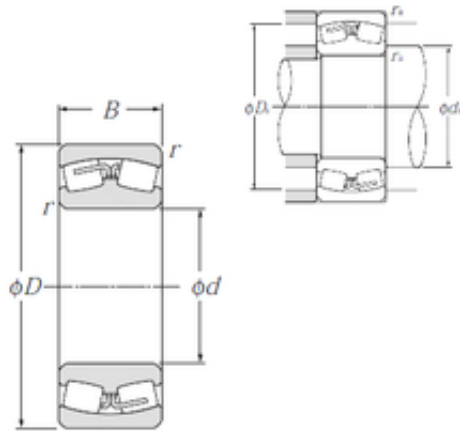

## 231/600B NTN Spherical Roller Bearings

Bearing No. 231/600B

Size	600x980x300 mm
Bore Diameter	600 mm
Outer Diameter	980 mm
Width	300 mm
d	600 mm
D	980 mm
B	300 mm
C	300 mm
r min.	7,5 mm
da min.	636 mm
Da max.	944 mm
ra max.	6 mm
Weight	908 Kg
Basic dynamic load rating (C)	9 000 kN
Basic static load rating (C0)	18 400 kN
(Grease) Lubrication Speed	260 r/min
(Oil) Lubrication Speed	340 r/min
Calculation factor (e)	0,3
Calculation factor (Y0)	2,17
Calculation factor (Y1)	2,22

231/600B Bearing 2D drawings and 3D CAD models