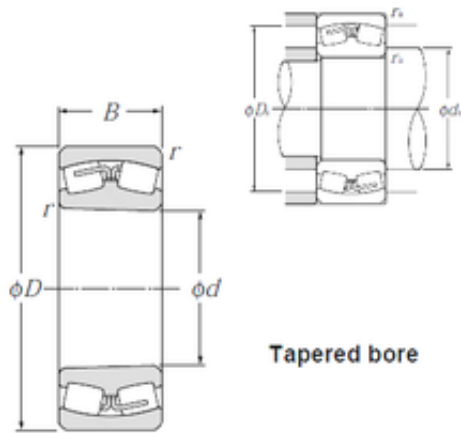

BEARING Argentina

23940K NTN Spherical Roller Bearings

Bearing No. 23940K

Size	200x280x60 mm
Bore Diameter	200 mm
Outer Diameter	280 mm
Width	60 mm
d	200 mm
D	280 mm
B	60 mm
C	60 mm
r min.	2,1 mm
da min.	212 mm
Da max.	268 mm
ra max.	2 mm
Weight	11,7 Kg
Basic dynamic load rating (C)	545 kN
Basic static load rating (C0)	1 100 kN
(Grease) Lubrication Speed	1 200 r/min
(Oil) Lubrication Speed	1 600 r/min
Calculation factor (e)	0,17
Calculation factor (Y0)	3,82
Calculation factor (Y1)	3,91

23940K Bearing 2D drawings and 3D CAD models